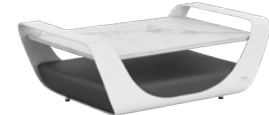

Middle Corner Sofa

Size: 1010x1010x565mm  
Seat height: 375mm

204281

Coffee Table

Size: 1200x720x435mm

204282

Coffee Table

Size: 1400x930x440mm

205282

Coffee Table

Size: 1200x720x435mm

204273

Dining Table

Size: 2750x910x740mm

204271

Dining Table