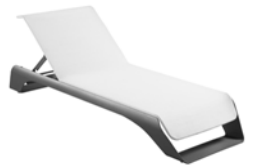

Bar Chair

Size: 550x580x1135mm

204251

Sunbed

Size: 2220x765x870mm

204261

Side Table

Size: 605x650x300mm