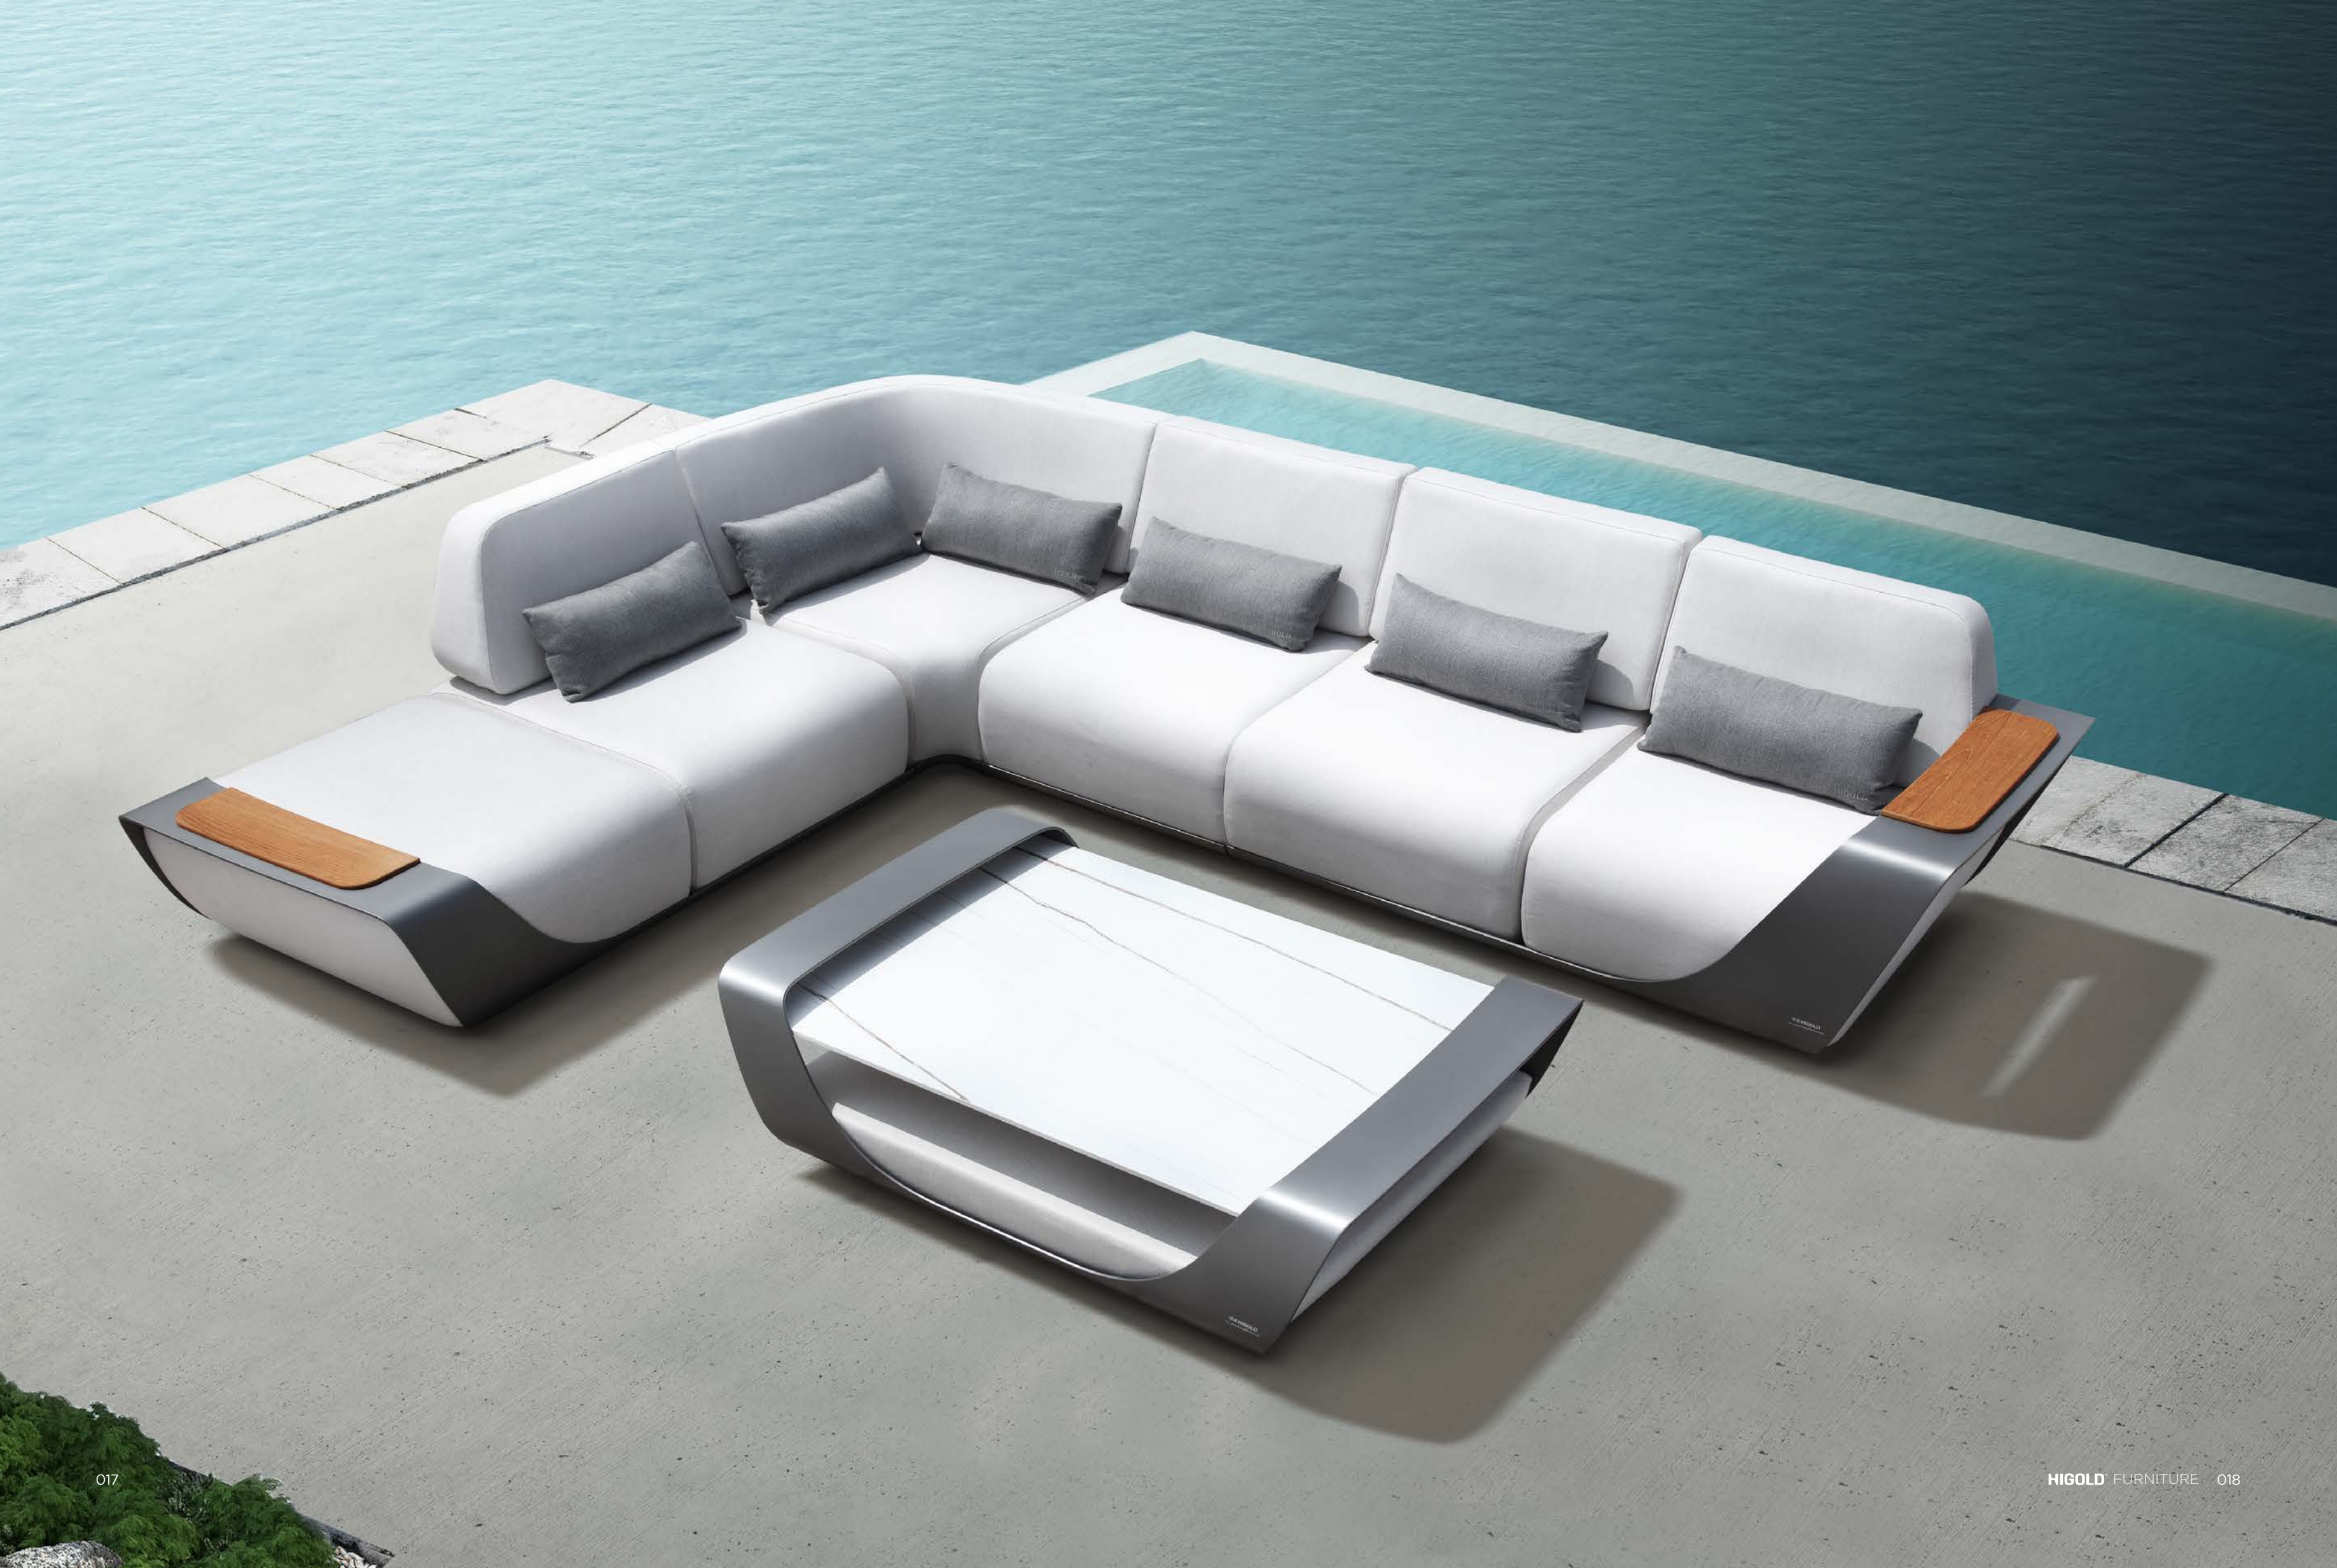

# Onda

OUTDOOR FURNITURE COLLECTION DESIGNED  
BY PININFARINA FOR HIGOLD

Onda was born to blend in different environments and, at the same time, to make them unique.

Being conceived for the outdoor, the Pininfarina design team took the inspiration from the dynamism, elegance and purity of the ocean waves, the empty space that is created when a wave is broken, resulting in to a hollow or tube wave (onda in Italian).

The heart of the Collection is the structure, an aluminum band sustaining the cushions and becoming the iconic element of the whole Collection. Characterized by fluid lines - as the ones of the wave - the band beyond being an aesthetic element becomes also a functional element, a rigid armrest that can be used to lean objects. The choice of the materials come from the Pininfarina 360° design experience: the aluminum - coming from the carsector - for the structure , the fabrics - used in the yachts for its resistance - for the cushions.

Onda is the second project born from the collaboration between Higold and Pininfarina, after the Higold headquarters in Shunde presented in march 2017.

BY USE OF FERRARI LEATHER AND CERAMIC GLASS TOP,  
ONDA STANDS OUT AS ONE OF THE MOST LUXURIOUS AND  
FANCY MODELS IN THE FURNITURE INDUSTRY.

ONDA DAYBED HAS WON IF DESIGN AWARD 2020 FOR ITS ELEGANCE AND PURITY. TOP QUALITY AND ENVIRONMENTAL-FRIENDLY COATING FINISH AND BATYLINE EDEN CAN WITHSTAND ALL KINDS OF OUTDOOR CONDITIONS. ITS BACK CAN BE ADJUSTED AT MULTIPLE ANGLES TO MEET THE NEEDS OF USERS.