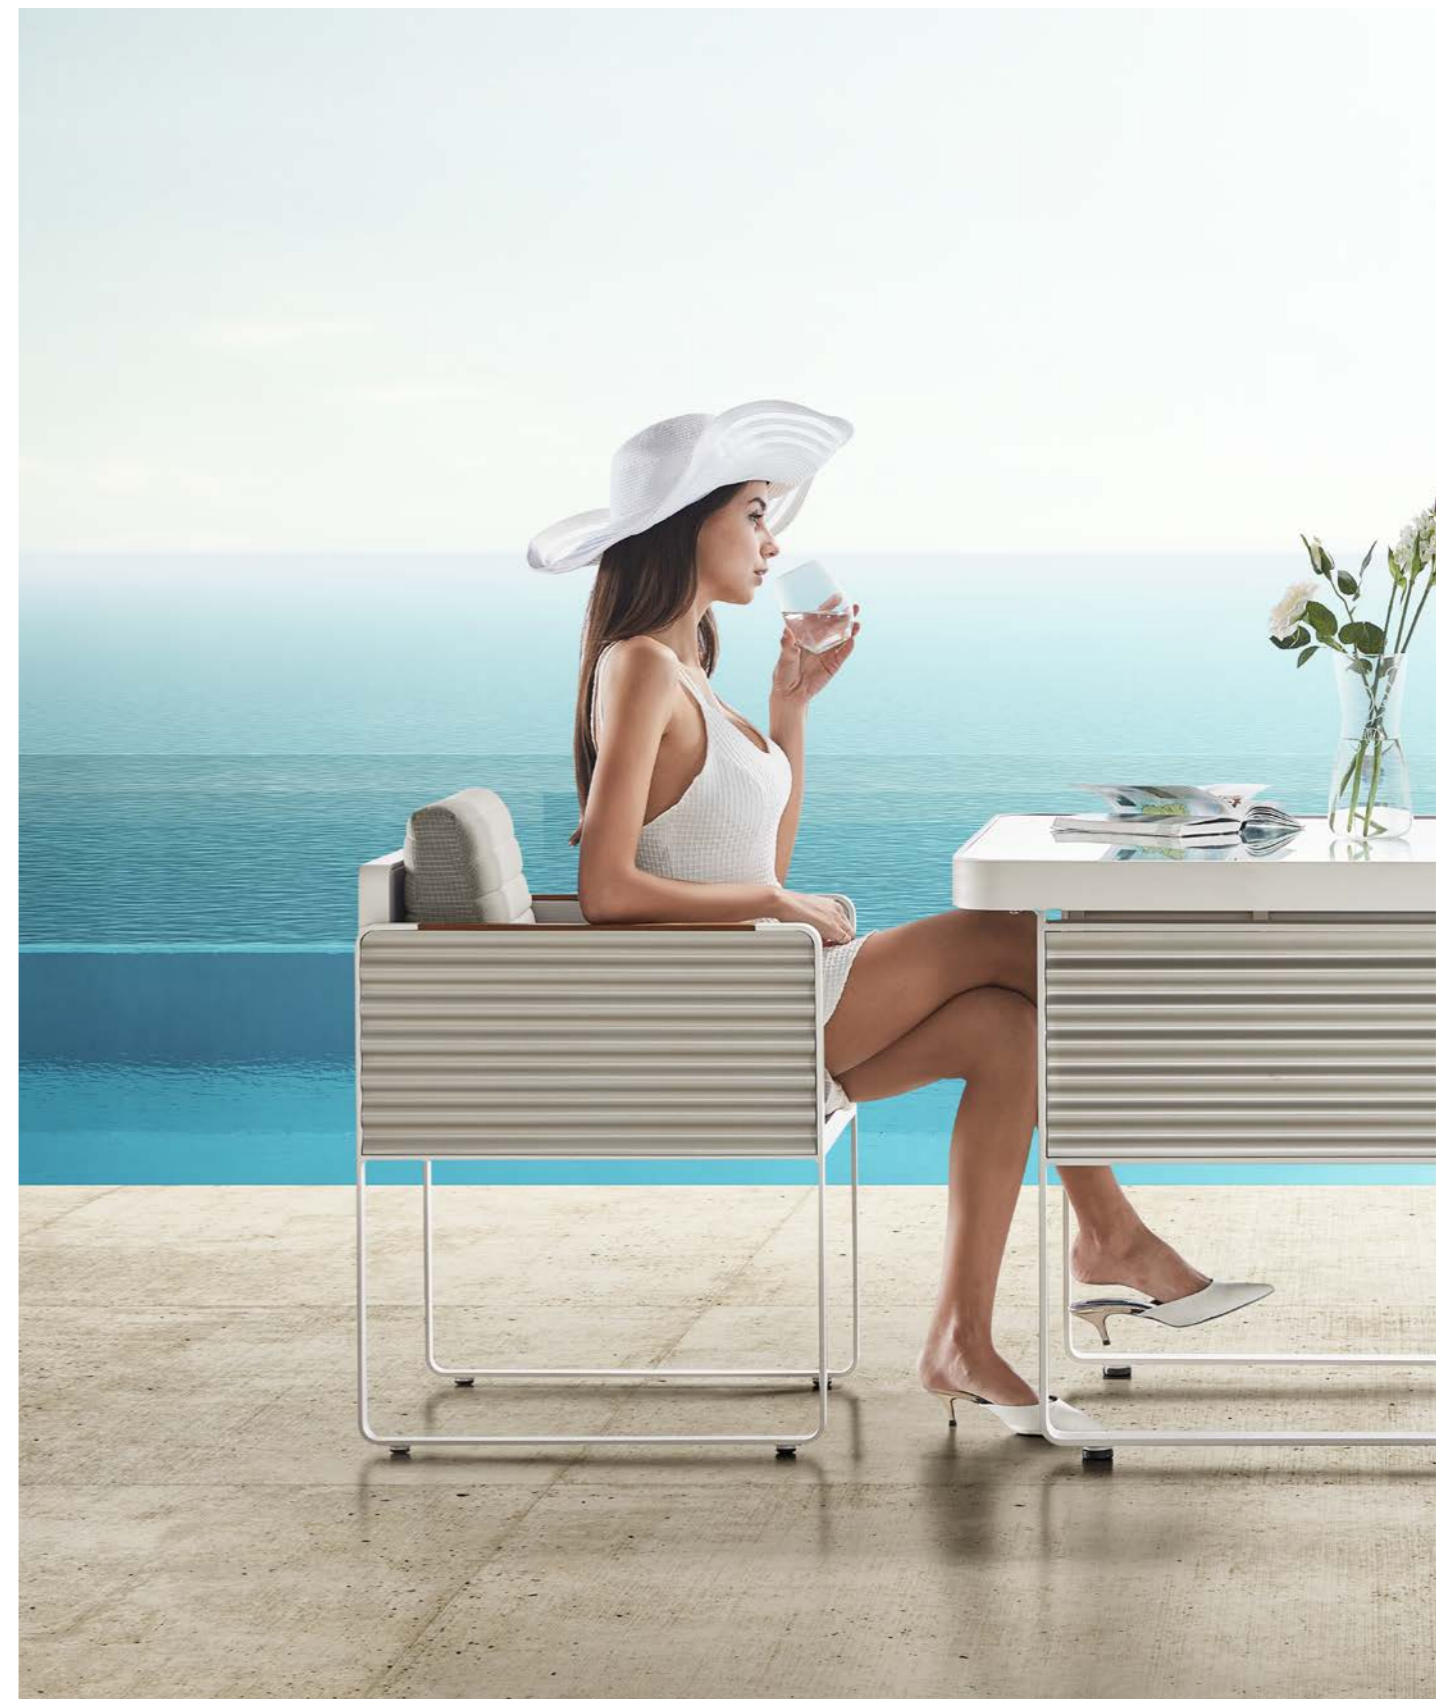

HIGOLD®

A I R P O R T C O L L E C T I O N 2 0 1 9

HIGOLD®

Live the excellent life

HIGOLD FURNITURE MANUFACTURING CO., LTD.

21 Xinglong Road, Xingtan Town,
Shunde Area, Foshan City, Guangdong
Province, China. 528325

T: +86 757 27380273 / +86 757 27386391

F: +86 757 27380276

E: info@higold.com.cn

W: www.higoldfurniture.com.cn www.higold.com.cn

HIGOLD EUROPE HEAD OFFICE

Schokkerweg 5

8042 PC Zwolle

The Netherlands

T: +31 38 421 39 85 / +31 54 851 47 05

E: info@higoldeurope.eu

W: www.higoldeurope.eu

AIRPORT

Designed by Nicolas Thomkins