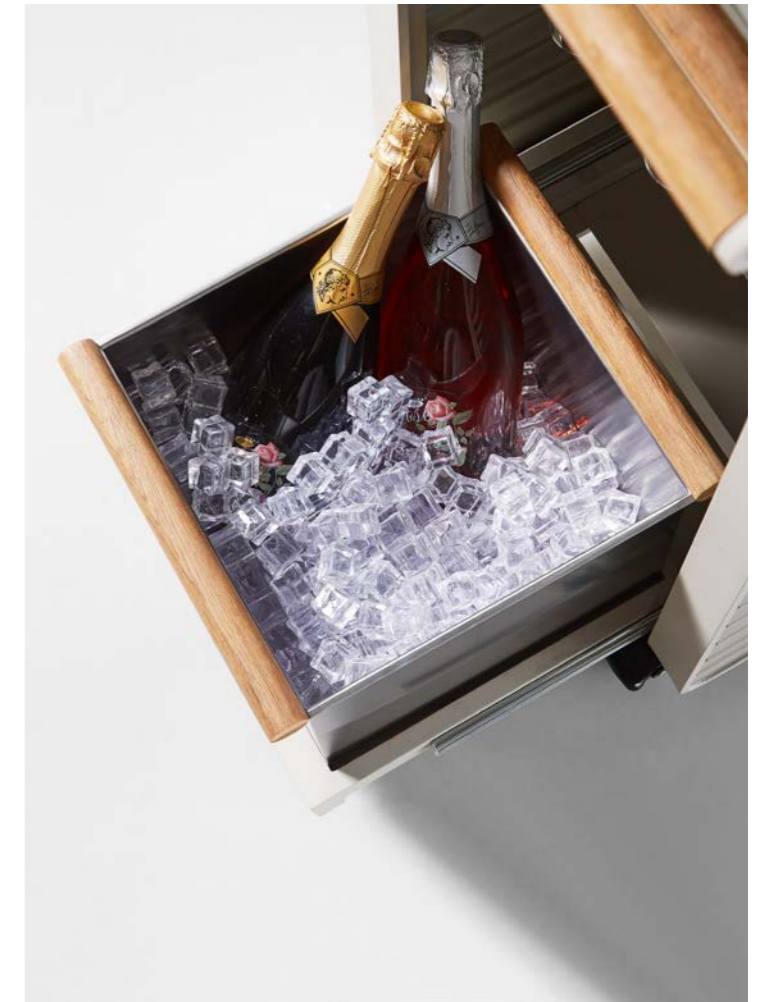

CORRUGATED METAL SHEETS ARE INSERTED INTO FLAT-METAL FRAMES, WHICH HELPS TO ACHIEVE A REASONABLY FUNCTIONAL AND STRUCTURAL UNITY.

THE SEAT PANEL IS CONVENTIONAL WITH TEXTILES FOR COMFORT AND THE CUSHIONS FOLLOWING THE CORRUGATED STYLE HELP THE BODY TO BREATHE AND RELAX

A PERFECT COMBINATION OF METAL AND WOOD BY INSTALLING WOOD SLATS ONTO THE METAL ARMRESTS TO DECORATE, WHICH LOOKS SIMPLE BUT VERY LUXURIOUS

AIRPORT TROLLEY

The design of the 'AIRPORT' service-trolley from HIGOLD is based on the robust and versatile function of airline-trolleys. The structure of this container is epoxy-coated aluminum with a yacht teak deck. Glasses and bottles are stored in telescopic drawers and ice-cooled drinks remain fresh in the stainless-steel container. Swivel castors ensure mobility and the built-in locking ensures a firm stand. The AIRPORT trolley is multifunctional, like its raw-model. This practical container offers an additional work surface in the kitchen as well as in gardens and on terraces. On its teak work-top, cocktails can be mixed in style, but also an espresso machine, or BBQ-grills can be operated perfectly here.