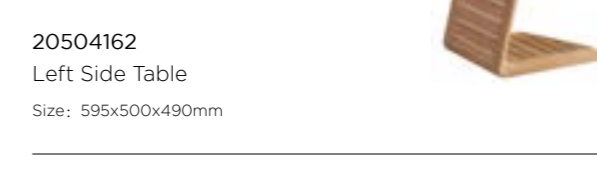

20502306
Right Middle Sofa
Size: 1090x880x765mm

20502526
Single Corner Sofa
Size: 1025x830x765mm

20502307
Left Middle Sofa
Size: 1090x880x765mm

20502309
Right Middle Sofa
Size: 1090x880x765mm

20502528
Middle Corner Sofa
Size: 1595x830x535mm

20500261
Footstool
Size: 750x750x365mm

20504081
Coffee Table
Size: 750x750x315mm

20504162
Left Side Table
Size: 595x500x490mm

20504162
Left Side Table
Size: 595x500x490mm

20504163
Right Side Table
Size: 595x500x490mm