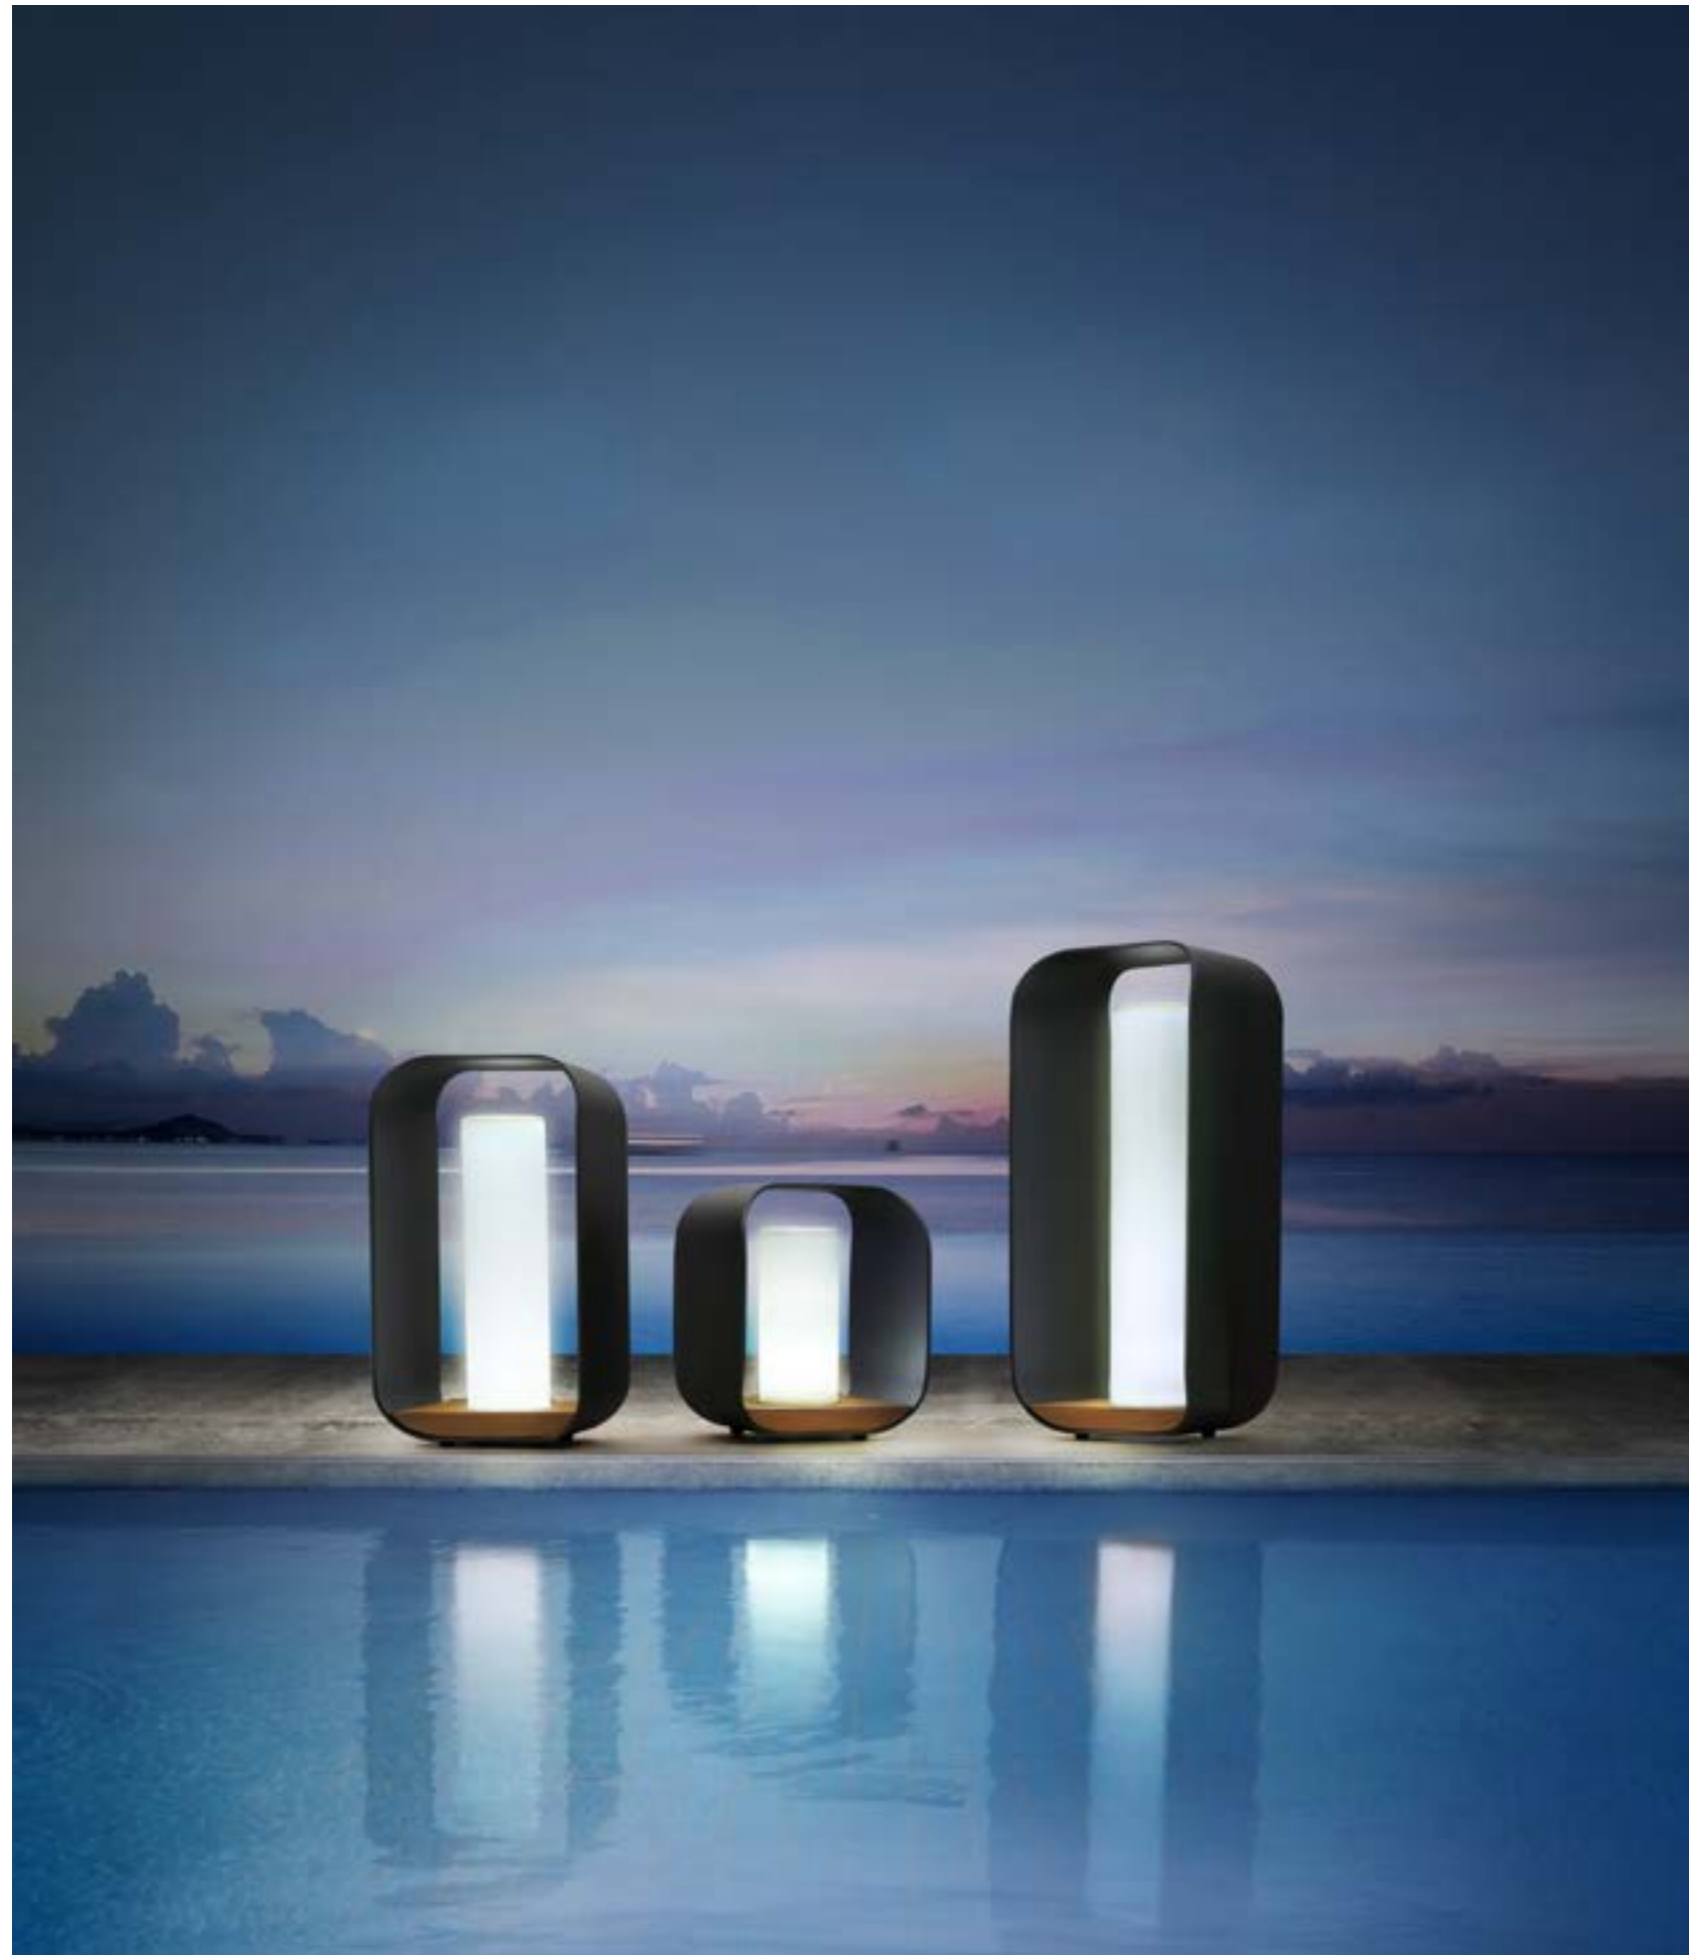

ONDA DAYBED HAS WON IF DESIGN AWARD 2020 FOR ITS ELEGANCE AND PURITY. TOP QUALITY AND ENVIRONMENTAL-FRIENDLY COATING FINISH AND BATYLINE CAN WITHSTAND ALL KINDS OF OUTDOOR CONDITIONS. ITS BACK CAN BE ADJUSTED AT MULTIPLE ANGLES TO MEET THE NEEDS OF USERS.