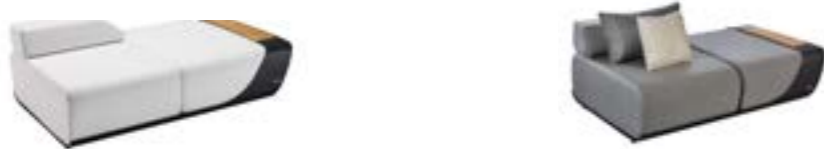

20422635
Right Corner Sofa
Size: 930x1580x565mm
Seat height: 375mm
Armrest height: 385mm