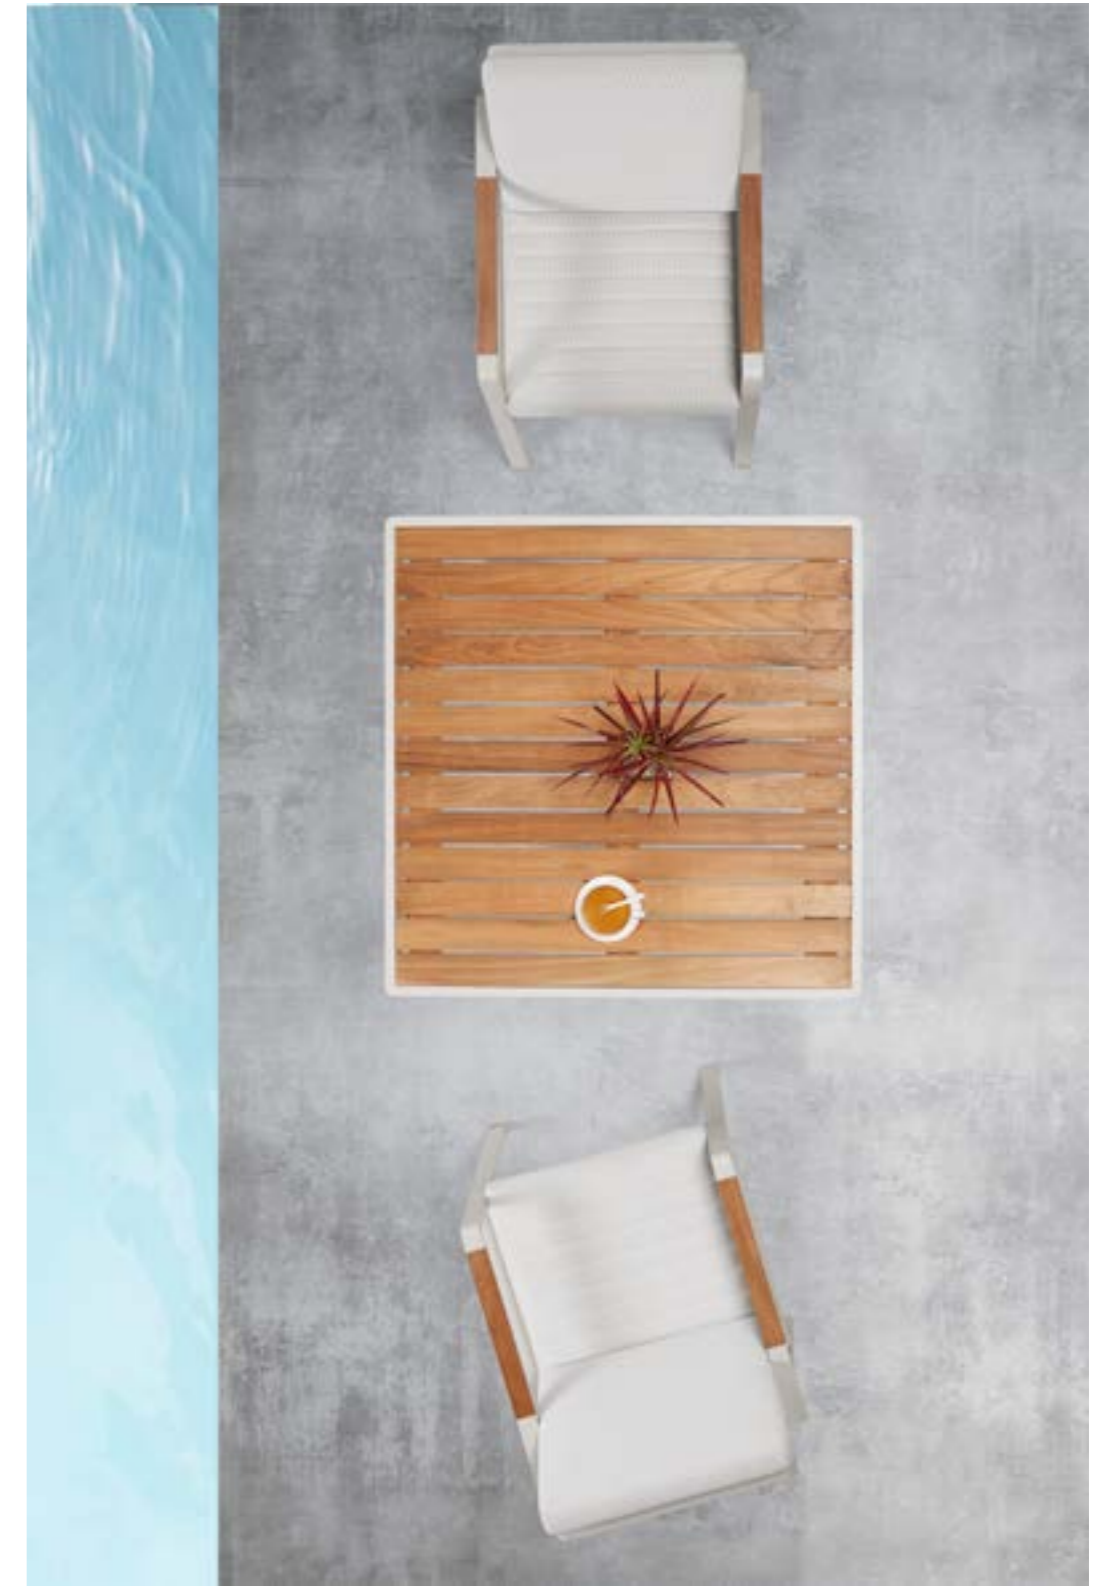

697790(incl. 6 chairs + 1 table)

697780(incl. 8 chairs + 1 table)

NOFI

NOFI collection is composed by living sofa set, sectional sofa set, dining set, bar set, sun bed and swing. It is one of the collections that have a complete family to meet all kinds of living demands. With wooden elements to be installed on the armrests and table tops and with soft and airy cushion designs, Nofi shows simplicity but never loses its coziness. With DIY concept, consumer can easily do the assembling under instructions.