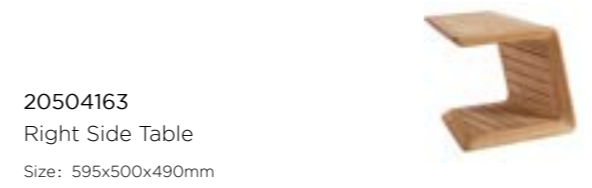

20500261
Footstool
Size: 750x750x365mm

20504081
Coffee Table
Size: 750x750x315mm

20504162
Left Side Table
Size: 595x500x490mm

20504162
Left Side Table
Size: 595x500x490mm

20504163
Right Side Table
Size: 595x500x490mm