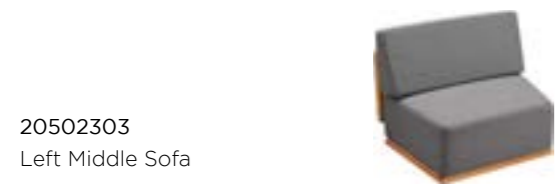

20502303
Left Middle Sofa
Size: 1085x880x765mm