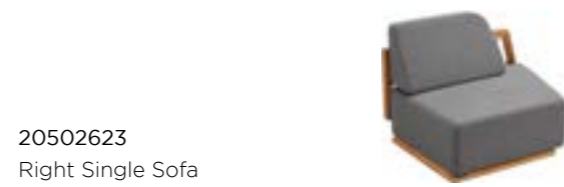

20502623
Right Single Sofa
Size: 1050x880x765mm