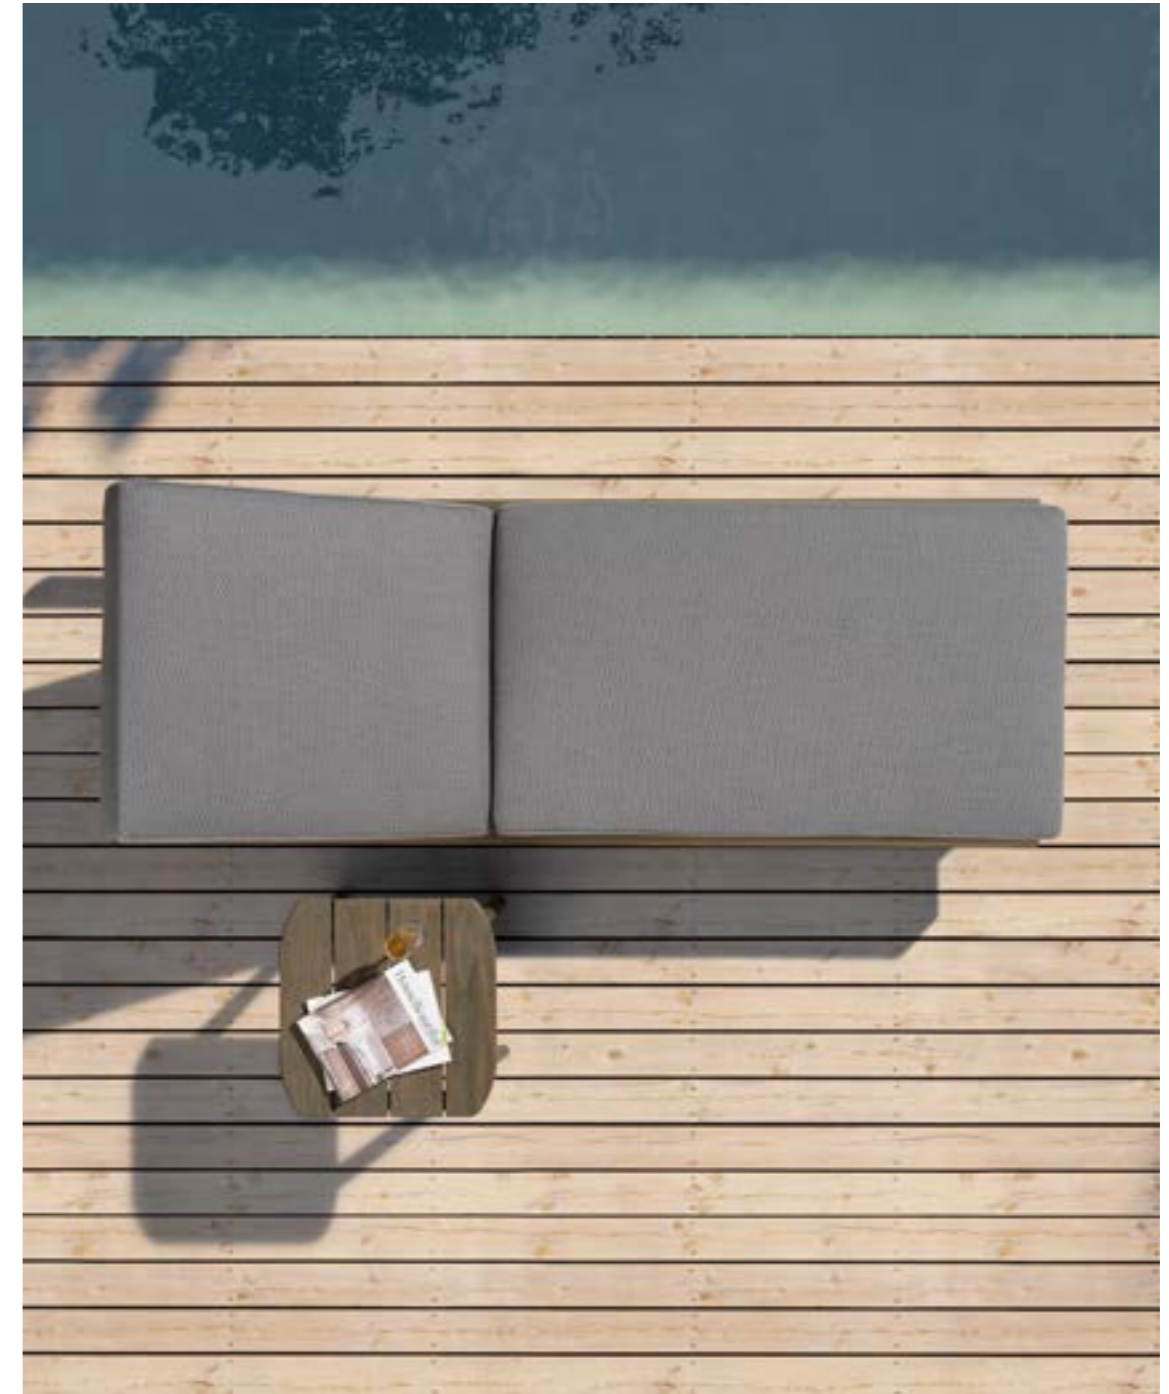

CLAUDIO BELLINI Studio × LEO

The backrest with woven rope brings nature and richness to this collection.

LEO

Outdoor Furniture Collection

20632021
Single Sofa
Size: 915x840x740mm

20632131
Double Sofa
Size: 915x1575x740mm