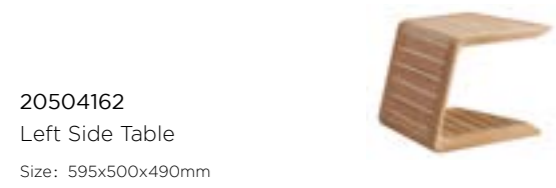

20502306
Right Middle Sofa
Size: 1090x880x765mm

20502526
Single Corner Sofa
Size: 1025x830x765mm

20502307
Left Middle Sofa
Size: 1090x880x765mm

20502309
Right Middle Sofa
Size: 1090x880x765mm

20502528
Middle Corner Sofa
Size: 1595x830x535mm

20500261
Footstool
Size: 750x750x365mm

20504081
Coffee Table
Size: 750x750x315mm

20504162
Left Side Table
Size: 595x500x490mm

20504162
Left Side Table
Size: 595x500x490mm

20504163
Right Side Table
Size: 595x500x490mm