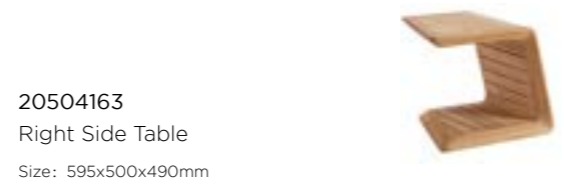

20500261
Footstool
Size: 750x750x365mm

20504081
Coffee Table
Size: 750x750x315mm

20504162
Left Side Table
Size: 595x500x490mm

20504162
Left Side Table
Size: 595x500x490mm

20504163
Right Side Table
Size: 595x500x490mm