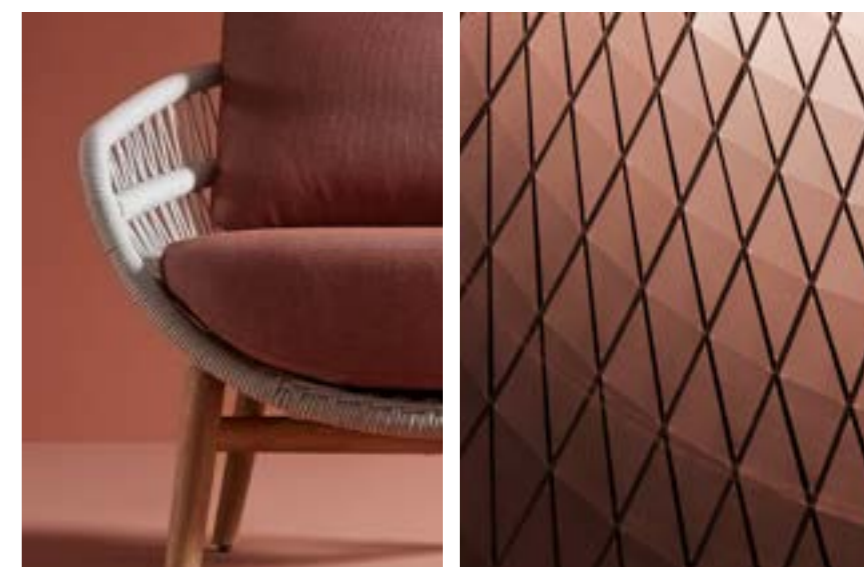

206490

2064100

vasca

DESIGN BY CLAUDIO BELLINI Studio

You will feel asleep cradled in the arms of VASCA collection. It takes inspiration from the long summer days, when you are so tired that the only thing you would do is to be rocked by the light of the moon. The weavings of the furnitures' structure remind you of the cord of an hammock childhood. It leaves in your soul the sensation of light-heartedness, well-being and levity, perfect mix at the end of a demanding day. Its rounded shapes and soft cushions convey a harmony and sense of calm. The wooden parts bring back a warm and gentle atmosphere.