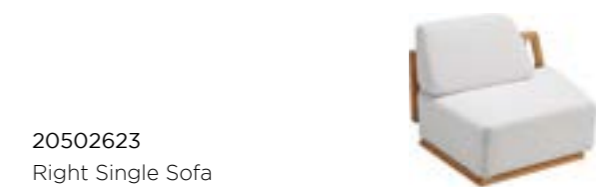

20502623
Right Single Sofa
Size: 1050x880x765mm