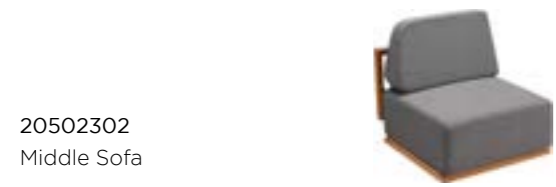

20502422
Left Single Sofa
Size: 1050x880x615mm

20502623
Right Single Sofa
Size: 1050x880x765mm

20502421
Left Single Sofa
Size: 1050x880x765mm

20502623
Right Single Sofa
Size: 1050x880x765mm

20502302
Middle Sofa
Size: 770x880x765mm